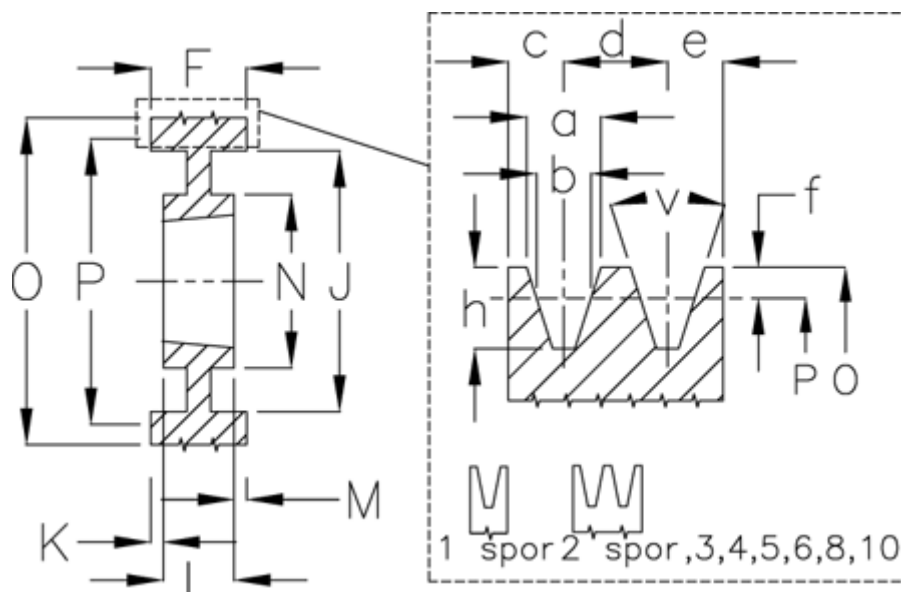

Article number: 604113022403

Description: V-belt pulley SPZ 224/3 TL2012

## Measures

|                        |        |          |        |                   |         |
|------------------------|--------|----------|--------|-------------------|---------|
| a                      | = 9.7  | F        | = 40   | Number of grooves | = 3     |
| b                      | = 8.5  | For bush | = 2012 | O                 | = 228.0 |
| Bush $\varnothing$ max | = 50   | h        | = 11.0 | P                 | = 224   |
| c                      | = 8.0  | J        | = 195  | Type              | = SPZ   |
| d                      | = 12.0 | K        | = 4    | v (degrees)       | = 38    |
| e                      | = 8.0  | L        | = 32   |                   |         |
| E                      | = 12   | m        | = 4    |                   |         |
| f                      | = 2.0  | N        | = 112  |                   |         |